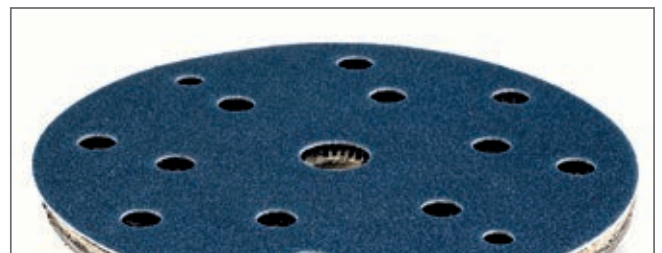

The ideal companion

Bona SupraFlex is the ideal companion and supports all functions of the Bona Power Drive NEB. From bare wood, to fine sanding and wire brushing for creative effects, this high performance edging tool enables unique 2-dimensional colour and brushed effects, right up to the edge.

Power and flexibility

With its powerful 1400 W motor, Bona SupraFlex features stepless speed selection for easy speed adjustment, as well as reduced noise. Its low height enables it to reach difficult areas, while its M14 tool fixture allows easy changing from sanding pads to brushing with new Bona Cup Brushes, with just a simple twist.

Powerful performance right up to the edge.

Moveable head with quick snap makes it easy to get close to walls and hard-to-reach areas.

Added extras

Bona SupraFlex is presented in a handy Bona by Flex carry case, which also contains a dust guard, vacuum hose and Velcro sanding pad. The dust guard connects to the DCS 70 with ease, to enable healthy, dust-free sanding.