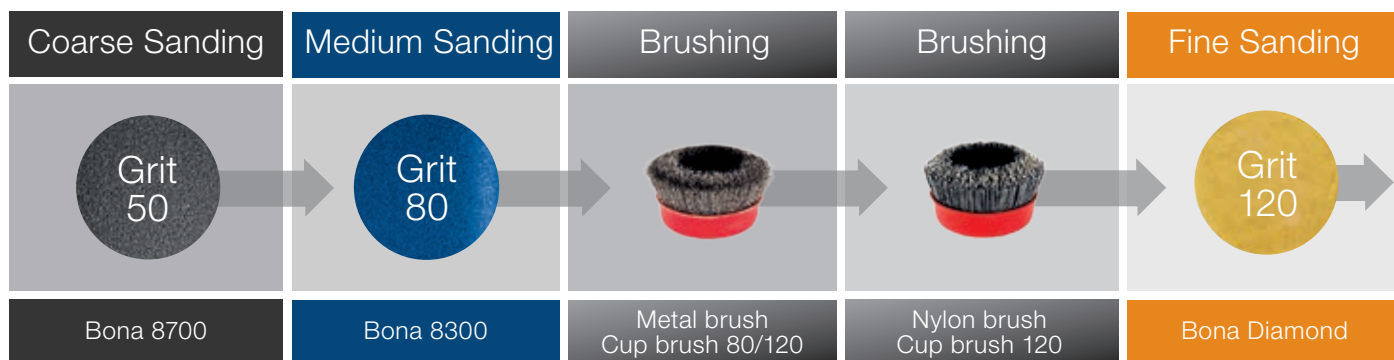

Introducing Bona SupraFlex, the all-in-one edge tool. Suitable for both brushing and sanding wood and other substrates, Bona SupraFlex is the perfect edge sanding companion to the Bona Power Drive NEB, helping you with those hard-to-reach areas.

The ideal companion

Bona SupraFlex is the ideal companion and supports all functions of the Bona Power Drive NEB. From bare wood, to fine sanding and wire brushing for creative effects, this high performance edging tool enables unique 2-dimensional colour and brushed effects, right up to the edge.

Powerful performance right up to the edge.

Moveable head with quick snap makes it easy to get close to walls and hard-to-reach areas.

Added extras

Bona SupraFlex is presented in a handy Bona by Flex carry case, which also contains a dust guard, vacuum hose and Velcro sanding pad. The dust guard connects to the DCS 70 with ease, to enable healthy, dust-free sanding.

Note

Use at lowest speed for optimal control when brushing edges with Bona SupraFlex.

Easy edge sanding and brushing steps

For best results, Bona recommends the following steps for sanding and brushing:

AMF 100000
Bona SUPRAFLEX